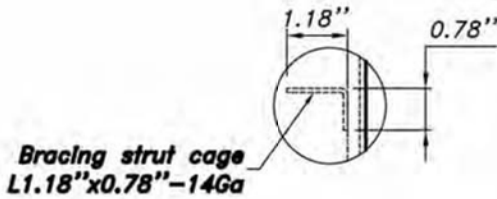

Common DETAILS Gas CAGES

866-650-7827
21739 Highway 64
Canton, Texas 75103

LOADING HOOK

HEAVY GAUGE WIRE MESH

IBOLT PROTECTOR

Plate Base Leveller
Quantity: 04 pcs

Standard on Every Unit

Puck Lock System
Leg Levelers
Loading Hooks
Reinforced Hinges
Heavy Duty Steel Mesh