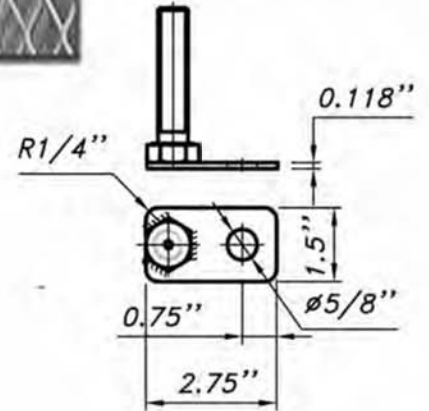

Common DETAILS Gas CAGES

866-650-7827
21739 Highway 64
Canton, Texas 75103

LOADING HOOK

HEAVY GAUGE WIRE MESH

IBOLT PROTECTOR

Plate Base Leveller
Quantity: 04 pcs

Standard on Every Unit

Puck Lock System
Leg Levelers
Loading Hooks
Reinforced Hinges
Heavy Duty Steel Mesh

Replaceable Parts
Ships Fully Assembled
Heavy Duty Construction
Designed for Heavy Industrial Use
Includes adjustable legs for leveling and welded lift hooks