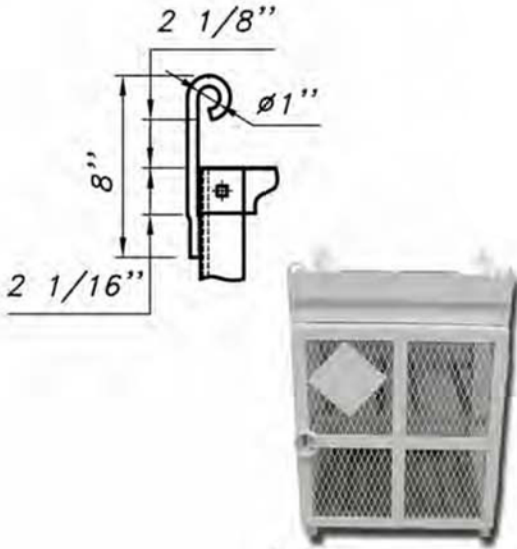

Common DETAILS Gas CAGES

866-650-7827
21739 Highway 64
Canton, Texas 75103

LOADING HOOK

HEAVY GAUGE WIRE MESH

IBOLT PROTECTOR

Plate Base Leveller
Quantity: 04 pcs

Standard on Every Unit

Puck Lock System
Leg Levelers
Loading Hooks
Reinforced Hinges
Heavy Duty Steel Mesh

Replaceable Parts
Ships Fully Assembled
Heavy Duty Construction
Designed for Heavy Industrial Use
Includes adjustable legs for leveling and welded lift hooks