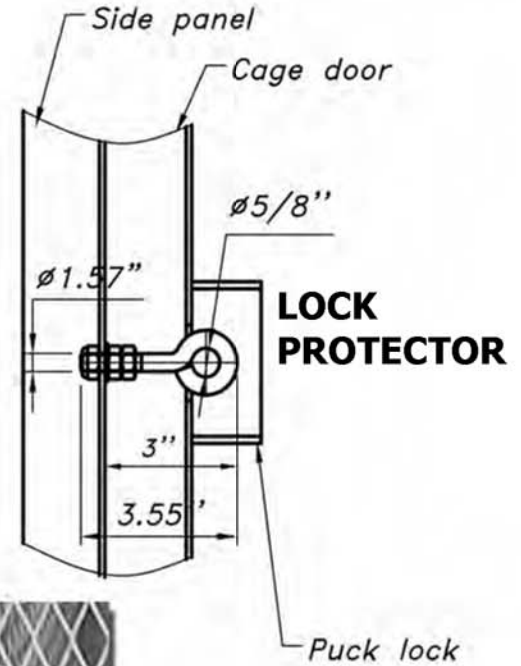

Common DETAILS Gas CAGES

866-650-7827
21739 Highway 64
Canton, Texas 75103

LOADING HOOK

HEAVY GAUGE WIRE MESH

IBOLT PROTECTOR

Plate Base Leveller
Quantity: 04 pcs

Standard on Every Unit

Puck Lock System
Leg Levelers
Loading Hooks
Reinforced Hinges
Heavy Duty Steel Mesh

Replaceable Parts
Ships Fully Assembled
Heavy Duty Construction
Designed for Heavy Industrial Use
Includes adjustable legs for leveling and welded lift hooks